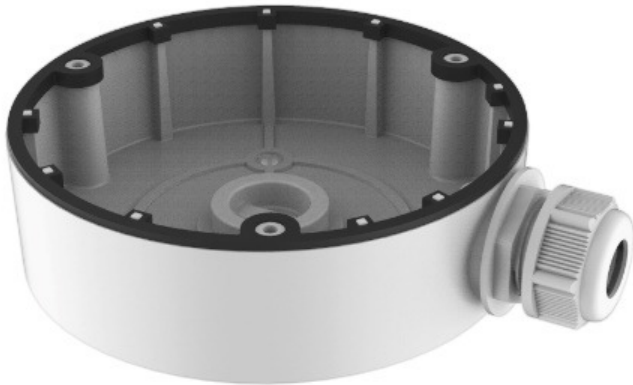

## CB130T

### Dome Camera Junction Box

- Aluminum Alloy Material with Surface Spray Treatment
- Side Inlet and Bottom Inlet
- Interchangeable Bottom Waterproof Cover and Side Gland Nut
- Water Resistant

### Parameters

Model	CB130T
Parameters	Junction Box for Dome Camera
Appearance	Hikvision White
Material	Aluminum Alloy
Dimensions	Φ126.7 mm × 35 mm (4.99" × 1.38")
Weight	Approximately 210 g (0.46 lb)

### NOTES:

- Install on a flat surface.
- Use waterproof rubber for outdoor application.
- Wall must be able to support at least three times total weight of the camera and bracket.
- Maximum bracket load capacity is 1 kg (2.2 lb).