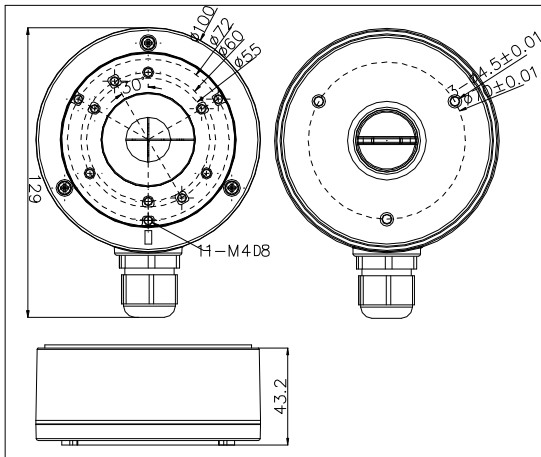

### Junction Box for Dome (Bullet) Camera

CBXS	
Appearance	Hikvision white
Material	Aluminum alloy
Dimensions	Φ100 mm x 43.2 mm x 129 mm (3.94" x 1.7" x 5.08")
Weight	320 g (11.29 ozs)

#### NOTES:

Install bracket on a flat wall.

Waterproof rubber is necessary for outdoor application.

The wall must be capable of supporting over three times as much as the total weight of the camera and the mount. The maximum load capacity of the bracket is 4.5 kg (9.92 lbs).

#### Key Features

- Aluminum Alloy Material with Surface Spray Treatment
- Cable Hole

#### Dimensions

**NOTE:** The actual bracket may vary from the picture above.