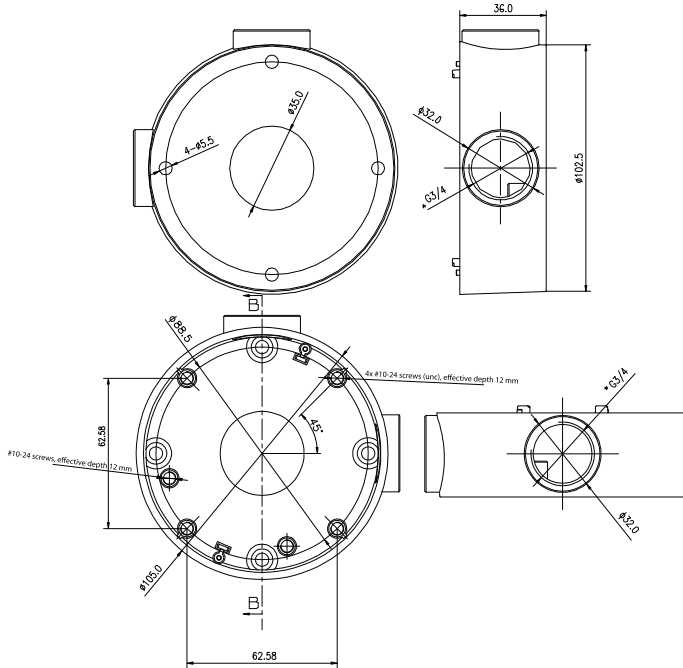

## Conduit Base for Dome Camera

CB130	
Appearance	Hikvision white
Range of Application	Conduit base for dome camera
Material	Aluminum alloy
Dimension	Φ105 mm x 36 mm (4.13" x 1.42")
Weight	215 g (7.58 ozs)

### Dimensions

**NOTE:** The actual bracket may vary from the picture above.