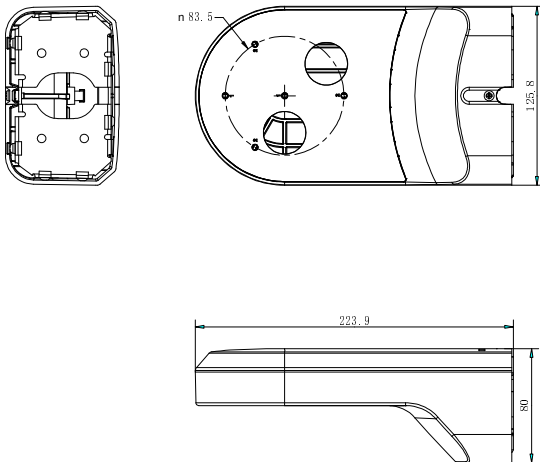

## WM-C Wall Mount Bracket for PTZ Camera

### Dimensions

**NOTE:** The actual dome camera may vary from the picture above

### Order Model

WM-C

WM-C	
Appearance	Hikvision white
Material	Toughened plastic
Dimensions	230 mm × 80 mm × 130 mm (9.05" × 3.15" × 5.12")
Weight	450 g (15.87 ozs.)

**NOTES:** Install the bracket on a flat wall.