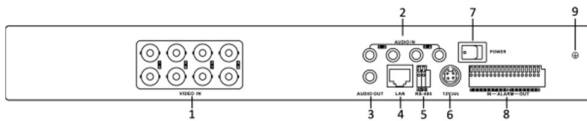

Landmarks

DS-6708HQHI-SATA