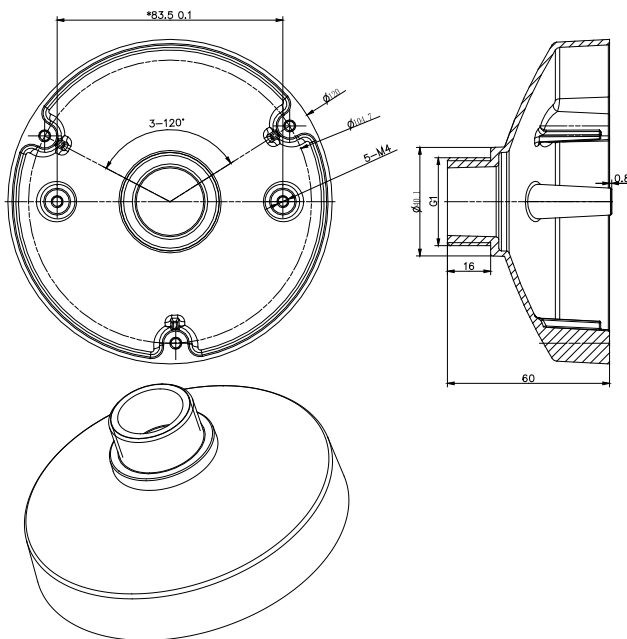

PC120(B) Pendant Cap for Mini Dome Camera

- Aluminum Alloy Material with Surface Spray Treatment
- Waterproof Design

	PC120	PC120B
Appearance	Hikvision white	Black
Range of Application	Pendant cap for mini dome camera	
Material	Aluminum alloy	
Dimension	Φ120 mm x 60 mm (Φ4.72" x 2.36")	
Weight	154 g (5.4 ozs)	

NOTES: Pay attention to color matching.

Order Models:

PC120: Hikvision white

PC120B: Black

Dimensions

NOTE: The actual bracket may vary from the picture above.

Fits the Following Cameras

DS-2CD25x2FWD-IS
DS-2CD25xxF-xx
DS-2CD25x2FWD-IWS