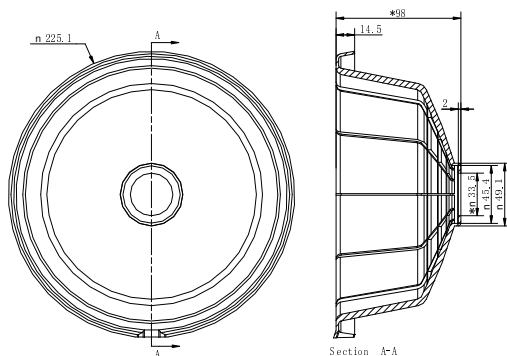

SRSL

Rain/Sun Shade for Outdoor Dome Camera

	SRSL
Appearance	Hikvision white
Material	Composite fiber
Dimension	Φ225.1 mm × 98 mm (8.85" × 3.85")
Weight	198 g (7.0 ozs)

Features

- Composite Fiber Material with High Reliability
- Water Chute Design Prevents Rainwater from Flowing to Camera Housing
- Prevents Direct Sunlight and Improves Image Quality
- Rain Protection and Windproof Design
- Limits Freezing

Dimensions

NOTE: The actual dome camera may vary from the picture above.

Fits the Following Cameras

DS-2CD41xxFxx-IZ
 DS-2CD43xxFWD-IZHSx
 DS-2CD27x2FWD-ISZ
 DS-2CD27x2F-I
 DS-2CE56D5T-AIRZ
 DS-2CE56D5T-AVPIR3ZH

Order Model

SRSL