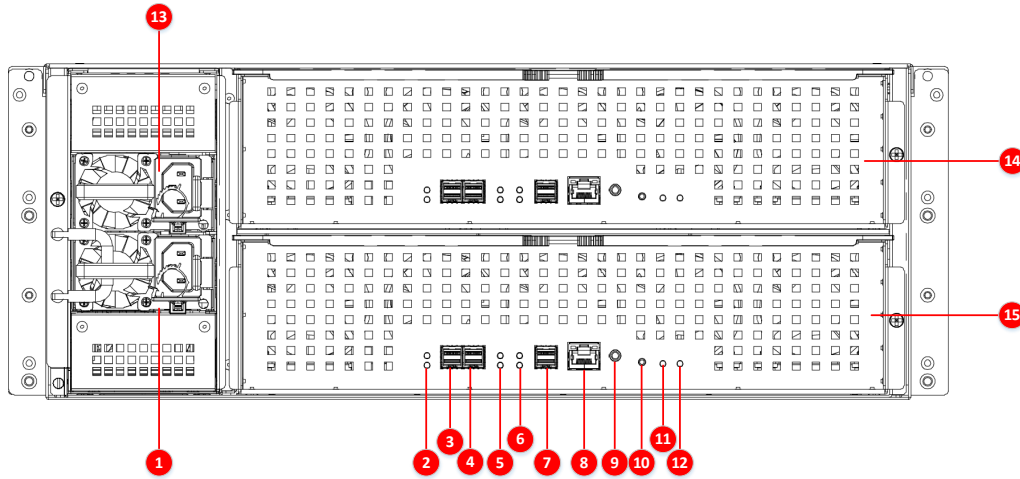

DS-AJ7824D

Storage Enclosure

- Mini SAS 3.0 Interface with Transmission Ability that is 4x Faster than 12G
- Cascading Extension Supported
- HDD SAS Interfaces Supported
- Up to 12 TB Capacity for Each HDD

The DS-AJ7824D storage enclosure is a storage product designed for large-scale video surveillance projects. It can rapidly expand storage space, which reduces overall costs, and provides highly reliable functions and features such as hot swapping, redundant power supply, and a redundant fan.

Available models: DS-AJ7824D

Specifications

Controller		DS-AJ7824D
Number of Controllers		
Number of Controllers	2	
SAS Interface (Upper-Level)		
SAS Interface (Upper-Level)	2 [12 Gbps]	
SAS Interface (Lower-Level)		
SAS Interface (Lower-Level)	1 [12 Gbps]	
Number of HDD Interfaces		
Number of HDD Interfaces	24	
HDD Interface Type		
HDD Interface Type	SAS	
HDD Hot Swapping		
HDD Hot Swapping	Supported	
Power Supply		
Power Supply	Redundant (1+1)	
Applicable Model		
Applicable Model	DS-A82024D	
General		
Chassis		
Chassis	4U	
Dimensions (W x D x H)		
Dimensions (W x D x H)	17.6" x 6.8" x 20.7" (447 mm x 172 mm x 525 mm)	
Weight (without HDD)		
Weight (without HDD)	88.2 lbs (40 kg)	
Consumption (with maximum HDD)		
Consumption (with maximum HDD)	≤ 550 W	
Working Temperature		
Working Temperature	41° to 104° F (5° C to 40° C)	
Storage Temperature		
Storage Temperature	-4° to 158° F (-20° C to 70° C)	
Working Humidity		
Working Humidity	20 to 80% (non-condensing/frozen)	
Storage Humidity		
Storage Humidity	5 to 90% (non-condensing/frozen)	

Physical Interface

1. Power Module 1	9. COM
2. SAS Cable Connection Indicator	10. FN Button
3. Host (UP1)	11. FN Indicator
4. Host (UP2)	12. Power Switch
5. SAS Cable Connection Indicator	13. Power Module 2
6. SAS Cable Connection Indicator	14. Controller B
7. Exp (Down)	15. Controller A
8. Management Network Interface	