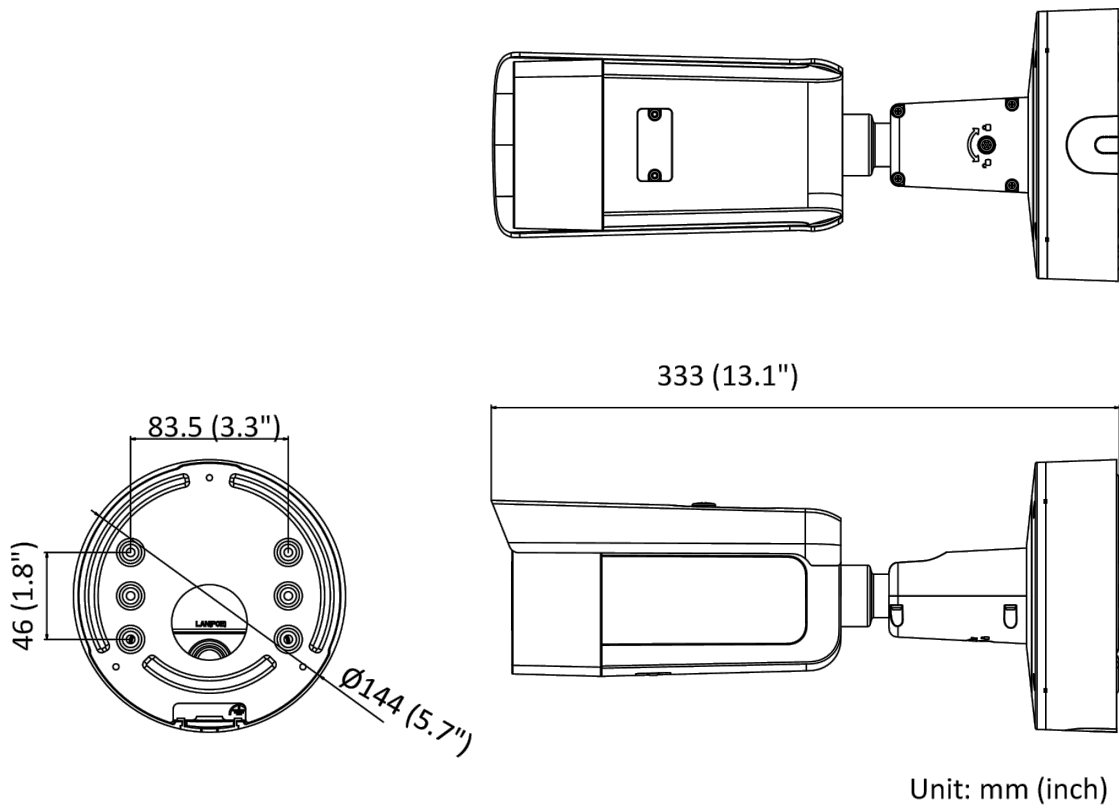

Dimensions

Optional Accessories

PM	PM-LPR	CM
Vertical Pole Mount	Pendant Mount	Corner Mount