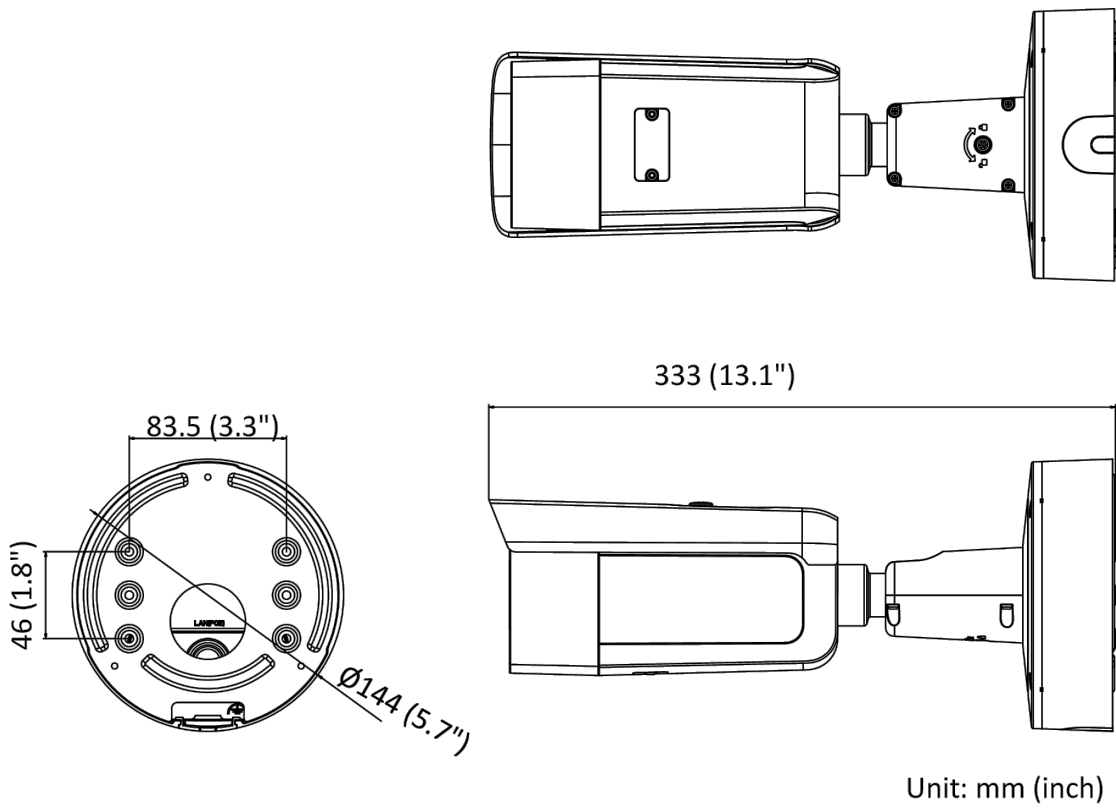

Dimensions

Optional Accessories

PM Vertical Pole Mount	PM-LPR Pendant Mount	CM Corner Mount