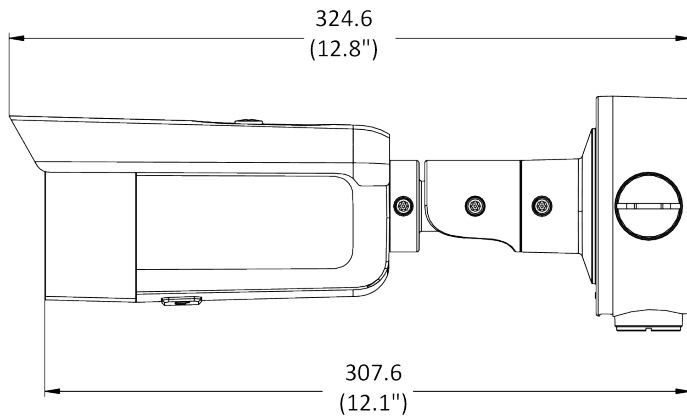

## Specifications

Camera	
Image Sensor	1/2.7" Progressive Scan CMOS
Min. Illumination	0.003 Lux @ (f/1.4, AGC on), 0 Lux with IR on
Shutter Speed	1/3 s to 1/100,000 s
Slow Shutter	Yes
P/N	P/N
Wide Dynamic Range	120 dB
Day/Night	ICR Cut
Angle Adjustment	Pan: 0° to 360°, tilt: 0° to 90°, rotate: 0° to 360°
Flash Memory	8 GB
RAM	512 MB
Lens	
Lens Mount	M12
Lens Type and FOV	2.8 mm, horizontal FOV 97°, vertical FOV 71°, diagonal FOV 129°
Aperture	f/1.4
DORI	
DORI	2.8 mm: D: 64 m, O: 25 m, R: 12 m, I: 6 m
Illuminator	
IR Range	Up to 295 ft (90 m)
Wavelength	850 nm
Video	
Max. Resolution	2592 × 1944
Main Stream	50 Hz: 20 fps (2592 × 1944) 25 fps (2688 × 1520, 2304 × 1296, 1920 × 1080, 1280 × 720) 60 Hz: 20 fps (2592 × 1944) 30 fps (2688 × 1520, 2304 × 1296, 1920 × 1080, 1280 × 720)
Sub-Stream	50 Hz: 25 fps (640 × 480, 640 × 360, 320 × 240) 60 Hz: 30 fps (640 × 480, 640 × 360, 320 × 240)
Third Stream	50 Hz: 15 fps (1280 × 720, 640 × 480, 640 × 360, 320 × 240) 60 Hz: 15 fps (1280 × 720, 640 × 480, 640 × 360, 320 × 240)
Fourth Stream	50 Hz: 15 fps (1280 × 720, 640 × 480, 640 × 360, 320 × 240) 60 Hz: 15 fps (1280 × 720, 640 × 480, 640 × 360, 320 × 240) *Fourth stream is supported under certain settings.
Video Compression	Main stream: H.265/H.264/H.264+/H.265+ Sub-stream: H.265/H.264/MJPEG Third stream: H.265/H.264 Fourth stream: H.265/H.264/MJPEG
Video Bit Rate	32 Kbps to 8 Mbps
H.264 Type	Baseline Profile/Main Profile/High Profile
H.265 Type	Main Profile
H.264+	Main stream supports
H.265+	Main stream supports
Bit Rate Control	CBR/VBR
Scalable Video Coding (SVC)	Yes

## Dimensions

Unit: mm (inch)