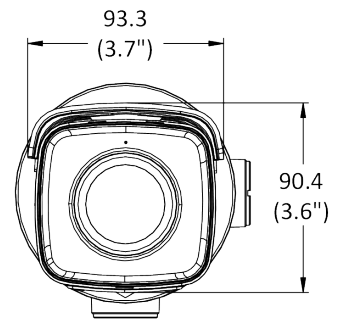

## Specifications

Camera	
Image Sensor	1/2.7" Progressive Scan CMOS
Min. Illumination	0.003 Lux @ (f/1.4, AGC on), 0 Lux with IR on
Shutter Speed	1/3 s to 1/100,000 s
Slow Shutter	Yes
P/N	P/N
Wide Dynamic Range	120 dB
Day/Night	ICR Cut
Angle Adjustment	Pan: 0° to 360°, tilt: 0° to 90°, rotate: 0° to 360°
Flash Memory	8 GB
RAM	512 MB
Lens	
Lens Mount	M12
Lens Type and FOV	2.8 mm, horizontal FOV 97°, vertical FOV 71°, diagonal FOV 129°
Aperture	f/1.4
DORI	
DORI	2.8 mm: D: 64 m, O: 25 m, R: 12 m, I: 6 m
Illuminator	
IR Range	Up to 295 ft (90 m)
Wavelength	850 nm
Video	
Max. Resolution	2592 × 1944
Main Stream	50 Hz: 20 fps (2592 × 1944) 25 fps (2688 × 1520, 2304 × 1296, 1920 × 1080, 1280 × 720) 60 Hz: 20 fps (2592 × 1944) 30 fps (2688 × 1520, 2304 × 1296, 1920 × 1080, 1280 × 720)
Sub-Stream	50 Hz: 25 fps (640 × 480, 640 × 360, 320 × 240) 60 Hz: 30 fps (640 × 480, 640 × 360, 320 × 240)
Third Stream	50 Hz: 15 fps (1280 × 720, 640 × 480, 640 × 360, 320 × 240) 60 Hz: 15 fps (1280 × 720, 640 × 480, 640 × 360, 320 × 240)
Fourth Stream	50 Hz: 15 fps (1280 × 720, 640 × 480, 640 × 360, 320 × 240) 60 Hz: 15 fps (1280 × 720, 640 × 480, 640 × 360, 320 × 240) *Fourth stream is supported under certain settings.
Video Compression	Main stream: H.265/H.264/H.264+/H.265+ Sub-stream: H.265/H.264/MJPEG Third stream: H.265/H.264 Fourth stream: H.265/H.264/MJPEG
Video Bit Rate	32 Kbps to 8 Mbps
H.264 Type	Baseline Profile/Main Profile/High Profile
H.265 Type	Main Profile
H.264+	Main stream supports
H.265+	Main stream supports
Bit Rate Control	CBR/VBR
Scalable Video Coding (SVC)	Yes

## Dimensions

Unit: mm (inch)