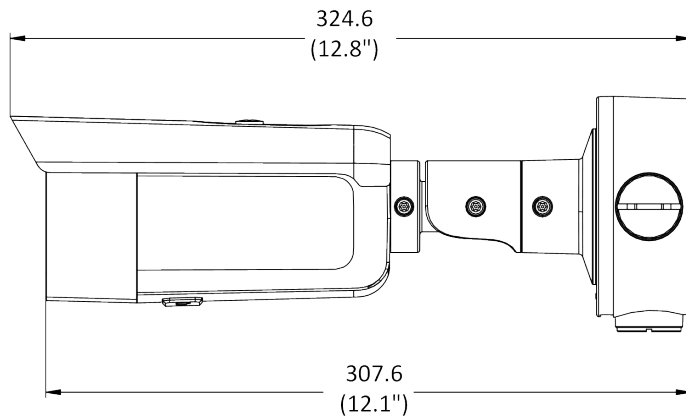

Dimensions

Unit: mm (inch)

Included Accessory

CB130 Junction Box

Optional Accessories

CM Corner Mount