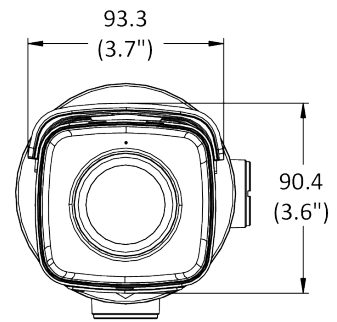

Dimensions

Unit: mm (inch)

Included Accessory

CB130 Junction Box

Optional Accessories

CM Corner Mount