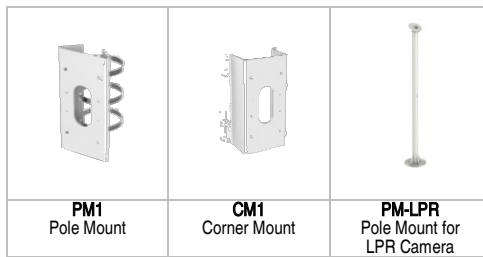

Dimensions

Units: mm (inches)