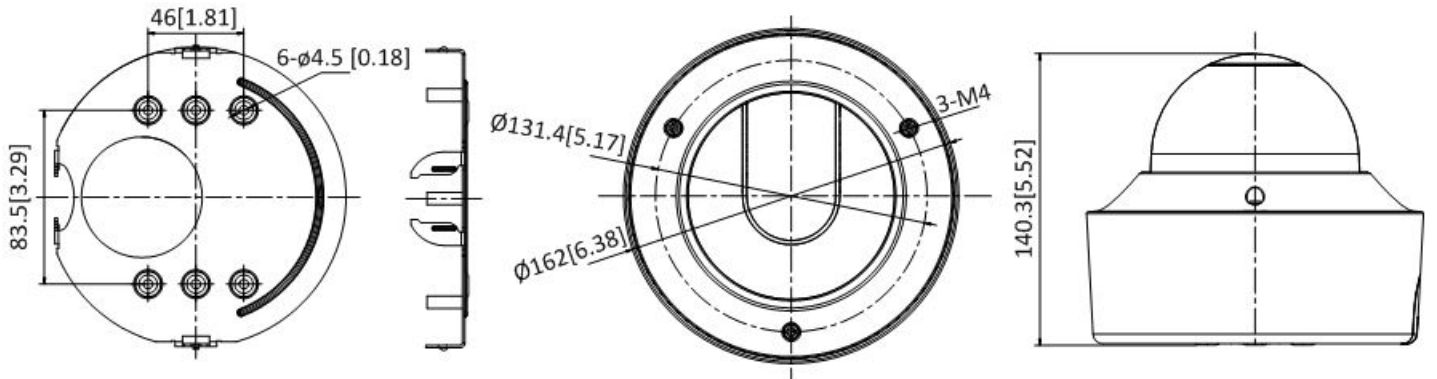

Accessories

WML + PC155 Wall Mount Long + 155 mm Pendant Cap	CPM + PC155 Ceiling Pendant Mount + 155 mm Pendant Cap	PM1 Pole Mount	CM1 Corner Mount

Dimensions

Unit: mm[inch]