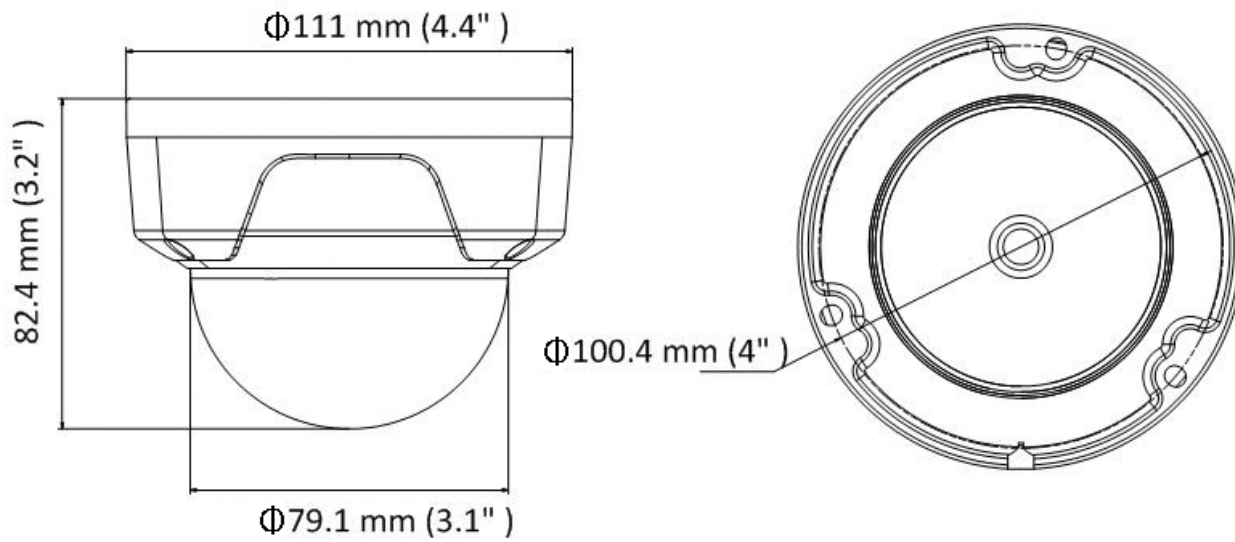

Dimensions

Box Contents (Subject to Change without Notice)

Quick Start Guide
Screws
Watertight Cable Connector
Wrench