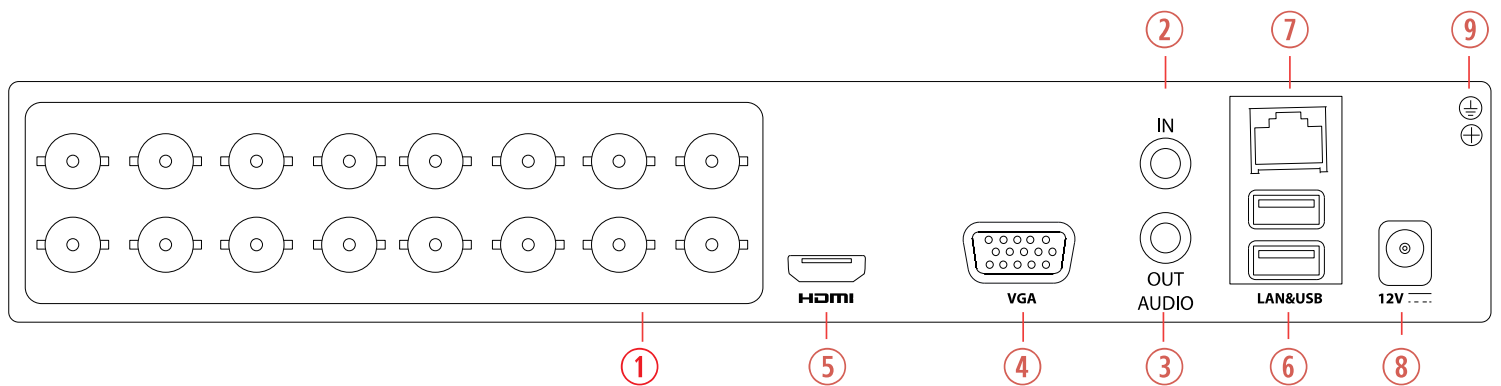

Physical Interfaces

ERT-F204x:

ERT-F208x:

ERT-F216x:

1	Video In	4	VGA Interface	7	LAN Network Interface
2	Audio In	5	HDMI Interface	8	12 VDC Power Input
3	Audio Out	6	USB Interface	9	Ground