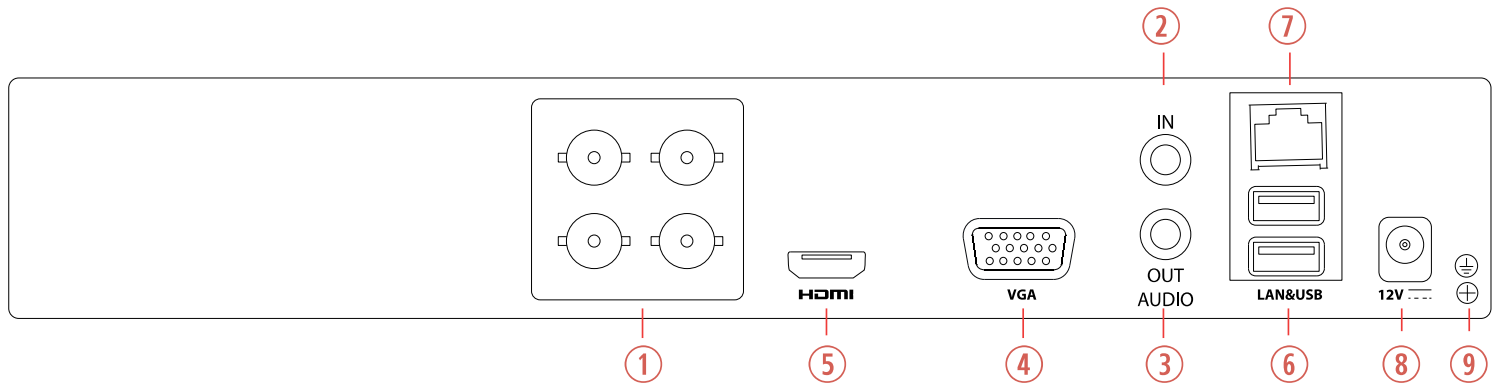

Physical Interfaces

ERT-F204x: