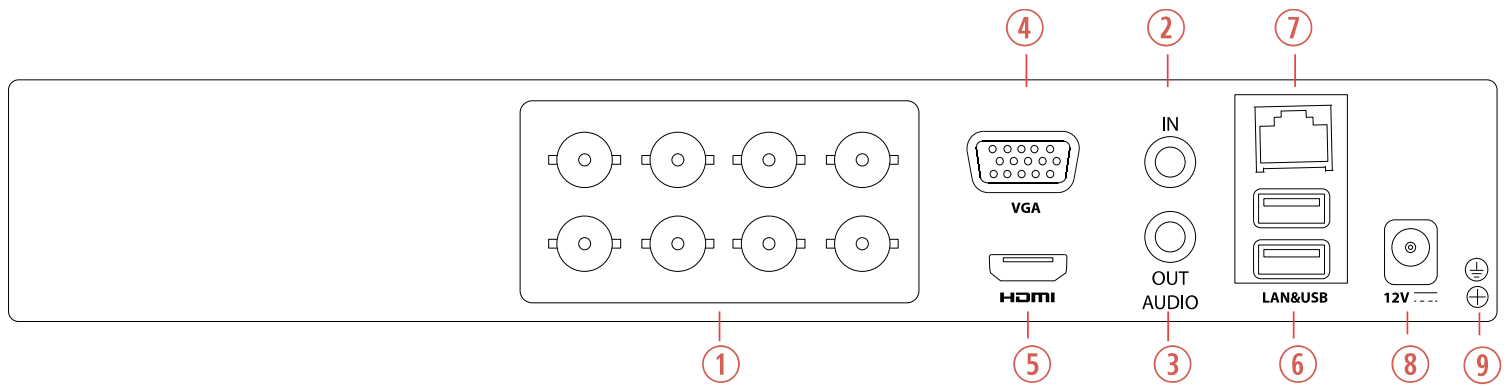

ERT-F208x: