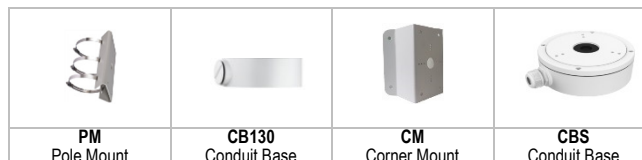

Accessories