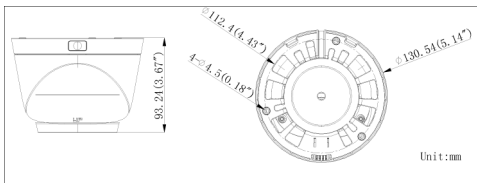

Dimensions

Accessories

Wall Mount:
WML + PC130T

Angled Base Mount
ABM

Video Balun
DS-1H18

Conduit Base
CBM

DS-2CE56C5T-VFIT3	
Camera	
Image Sensor	1/3" progressive scan CMOS
Signal System	NTSC
Effective Pixels	1280 x 720
Minimum Illumination	0.0014 lux @ (f/1.4, AGC on), 0 lux with IR
Shutter Speed	1/60 sec. to 1/50,000 sec.
Lens	2.8 mm to 12 mm, f/1.4 Angle of view: 78° to 28°
Lens Mount	φ14
Angle Adjustment	Pan: 0° to 355°, tilt: 0° to 90°, rotation: 0° to 355°
Day/Night	IR cut filter
Synchronization	Internal synchronization
Video Frame Rate	720p @ 60 fps
HD Video Output	1 analog HD output
CVBS Output	1 V p-p composite output (75 Ω/BNC)
S/N Ratio	More than 62 dB
Menu	
Automatic Exposure	Globe AE/DWDR
AGC	Low/middle/high/off
Slow Shutter	Supported
D/N Mode	Color/BW/SMART IR
White Balance	Auto/manual
3D DNR	Low/middle/high/off
Motion Detection	Supported, maximum 4 zones
Privacy Mask	8, selectable color or mosaic
UTC Function	Supported
Language	English
Functions	Digital wide dynamic range, 3D digital noise reduction, sharpness, brightness, digital zoom, mirror
General	
Working Temperature/ Humidity	-30° C to 60° C (-22° F to 140° F) Humidity 90% or less (non-condensing)
Power Supply	12 VDC
Power Consumption	Maximum 6 W
Weatherproof Rating	IP66
IR Range	Up to 50 meters IR range
Communication	Up-the-Coax
Dimensions	φ130.54 mm × 93.24 mm (φ5.14" × 3.67")
Weight	380 g (0.84 lb)