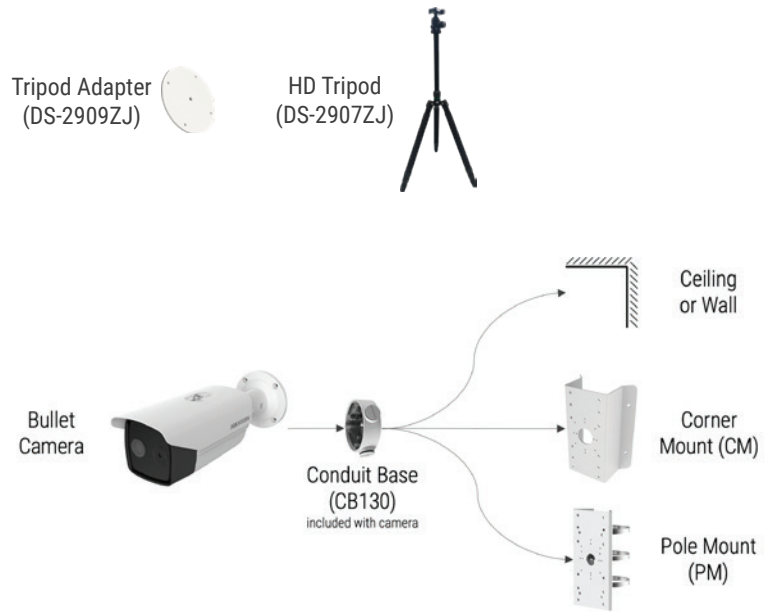

Bullet Camera Bracket Diagram