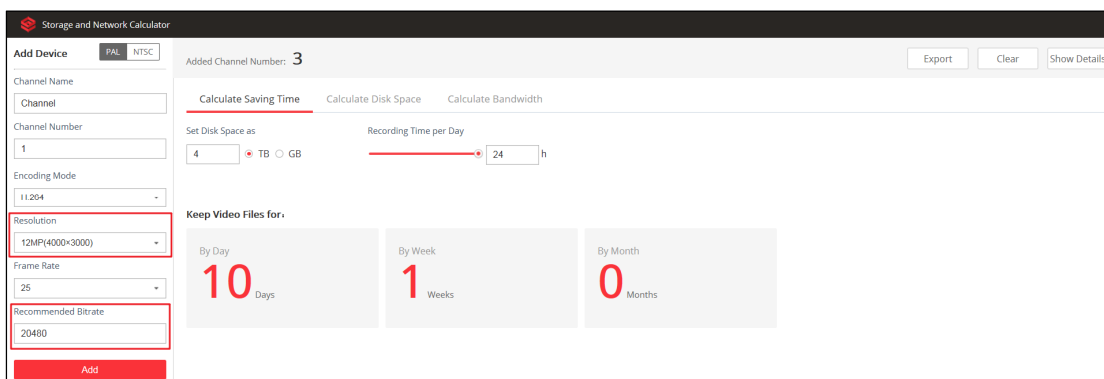

■ Key Updates

- Moved the **Encoding Mode** position up, between **Channel Number** and **Resolution**.

- Automatically matches the corresponding recommended bit rate according to the set resolution and encoding mode.