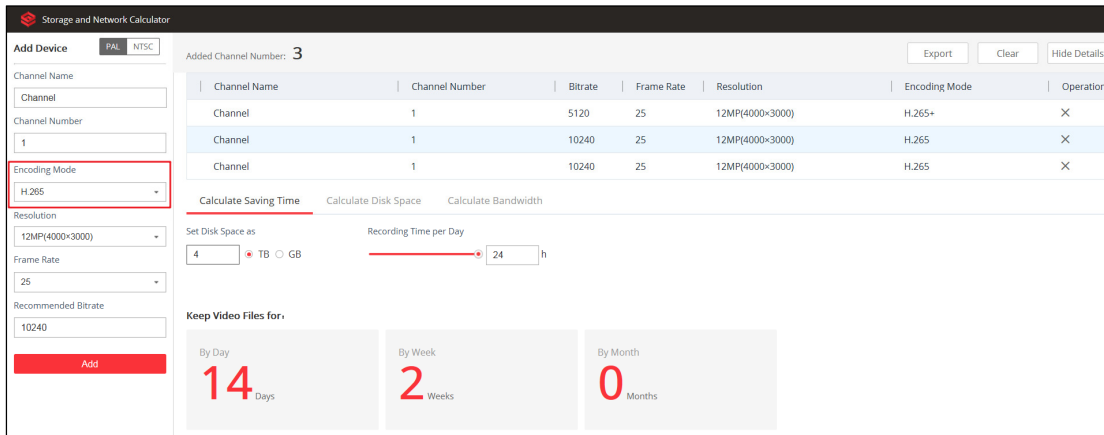

Title:	RN Online Storage and Network Calculator	Version:		Date:	011320
Product:	Hikvision Products	Build:		Page:	1 of 3
Action Required:	None, Information Only				

■ Summary

The Hikvision Storage and Network Calculator has been updated.

■ Key Updates

- Moved the **Encoding Mode** position up, between **Channel Number** and **Resolution**.

- Automatically matches the corresponding recommended bit rate according to the set resolution and encoding mode.