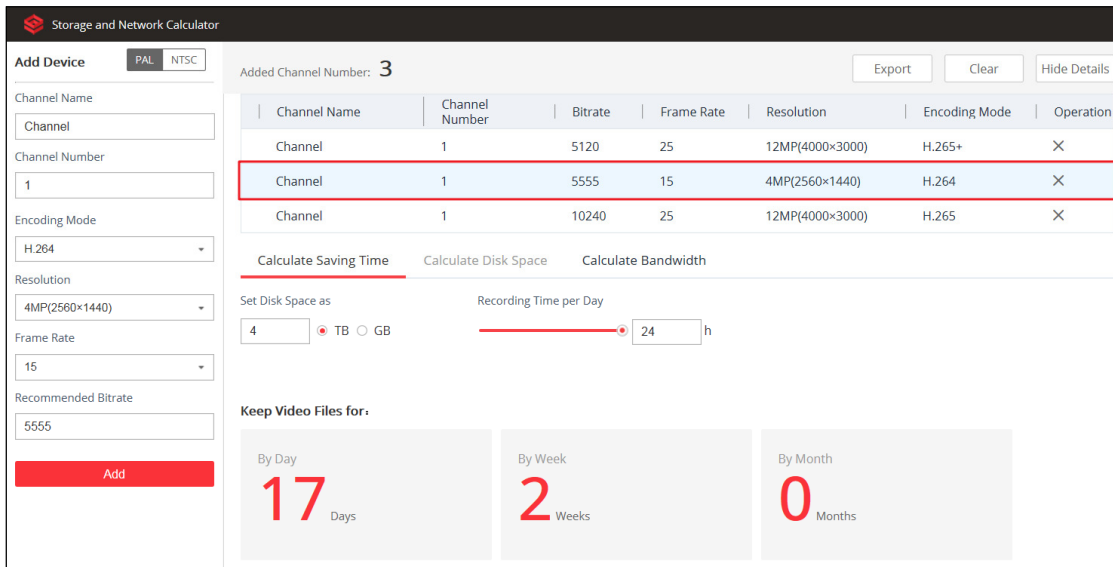

Title:	RN Online Storage and Network Calculator	Version:		Date:	011320
Product:	Hikvision Products	Build:		Page:	3 of 3
Action Required:	None, Information Only