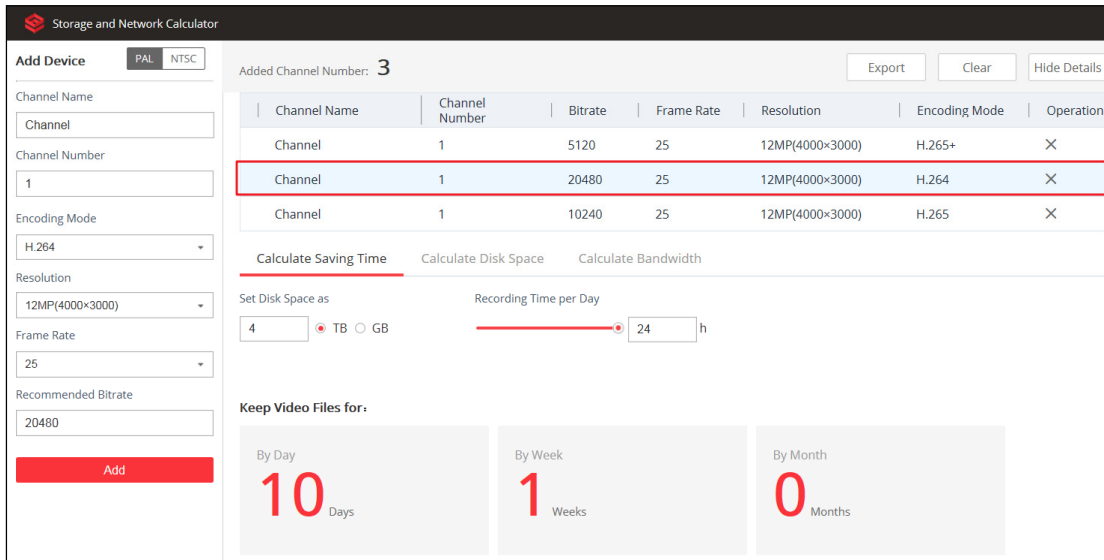

- Scene Complexity is no longer supported.
- Supports modifying the coding parameters again after adding the channel.