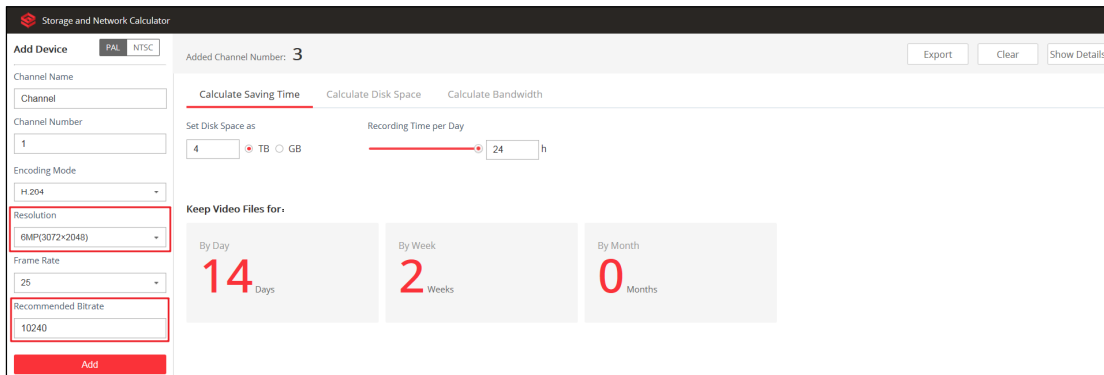

Title:	RN Online Storage and Network Calculator	Version:		Date:	011320
Product:	Hikvision Products	Build:		Page:	2 of 3
Action Required:	None, Information Only