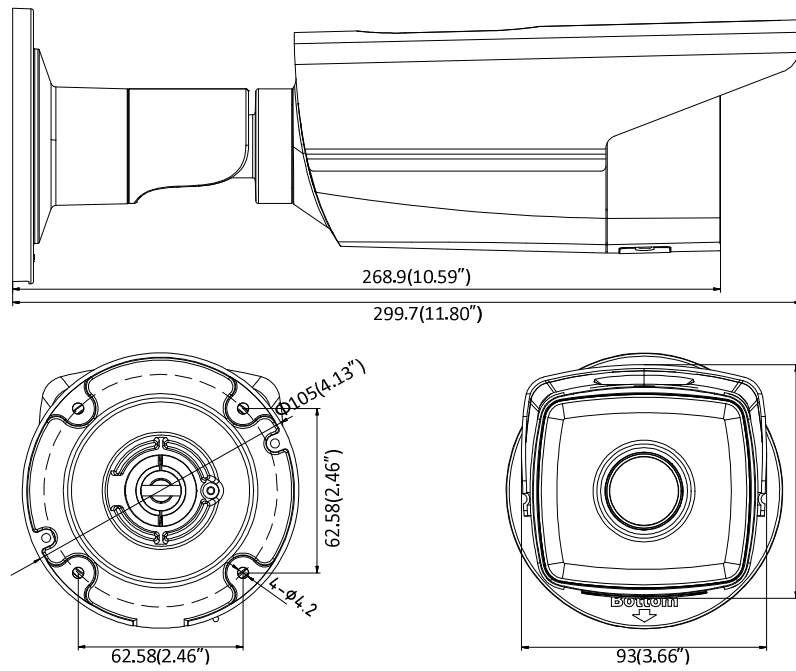

### Interface

Communication Interface	1-port RJ45 10M/100M self-adaptive Ethernet port
On-Board Storage	Built-in microSD/SDHC/SDXC slot, up to 128 GB
Reset Button	Yes

### Smart Features

Behavior Analysis	Line crossing detection, intrusion detection, unattended baggage detection, object removal detection
Exception Detection	Scene change detection
Line Crossing Detection	Cross a pre-defined virtual line, up to 1 pre-defined virtual line supported
Intrusion Detection	Enter and loiter in a pre-defined virtual region, up to 1 pre-defined virtual regions supported
Object Removal Detection	Objects removed from the pre-defined region, such as the exhibits on display.
Unattended Baggage Detection	Objects left over in the pre-defined region such as the baggage, purse, dangerous materials
Face Detection	Human face appears in the image can be detected and trigger linkage method

### General

Operating Conditions	-22° F to 140° F (-30° C to 60° C), humidity 95% or less (non-condensing)
Power Supply	12 VDC ± 25%, PoE (802.3af, class 3), 36 to 57 V
Power Consumption	12 VDC ± 25%, 7 W; PoE: 9 W
IR Range	Up to 165 ft (50 m)
Protection Level	IP67
Dimensions	Ø 4.13" × 11.8" (Ø 105 mm × 299.7 mm)
Weight	2.65 lbs (1.20 kg)

# Dimensions

Unit: mm (inch)