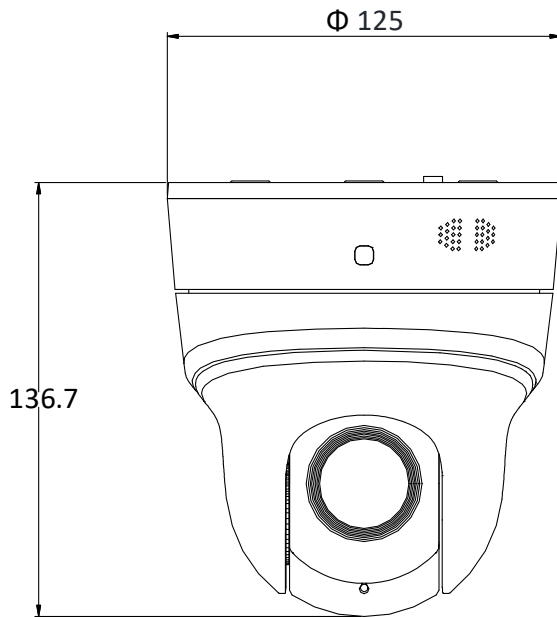

Interface

Alarm Input	1-ch alarm input
Alarm Output	1-ch alarm output
Audio Input	1-ch audio input
Audio Output	1-ch audio output
Network Interface	1 RJ45 10 M/100 M Ethernet Interface; PoE+ (802.3at, class4)

General

Power	12 VDC and PoE (802.3af, class 3), maximum 9 W (IR light 3 W maximum)
Working Temperature	14° F to 122° F (-10° C to 50° C)
Working Humidity	≤ 90%
Protection Level	TVS 4,000V lightning protection, surge protection and voltage transient protection
Dimensions(mm)	Ø 4.92" × 5.38" (Ø 125 mm × 136.7 mm)
Weight	1.43 lbs (0.65 kg)

Accessories

Dimensions

Unit: mm