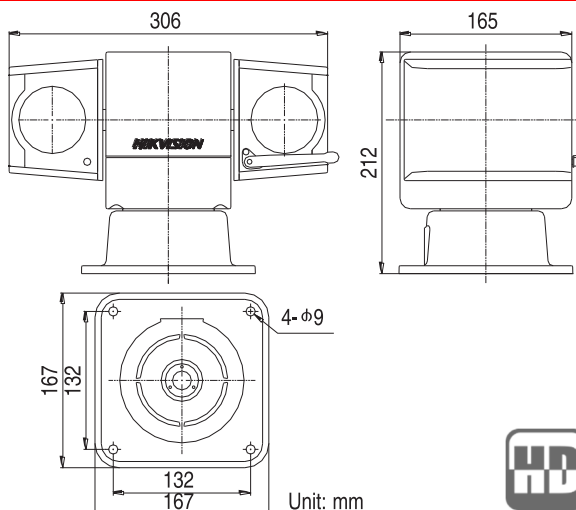

### DS-2DY5223IW-AE 2 MP 23x Compact IR Positioning System

- 2 MP, 1920 x 1080
- 23x Optical Zoom, 16x Digital Zoom
- Ultra-Low Illumination
- Low Bit Rate, True WDR, Defog, Smart IR
- 3-D Intelligent Positioning
- Power-Off Memory, Proportional Zoom
- Analog/Network Dual Output
- Wiper
- Up to 492 ft (150 m) IR Distance
- IP66, 24 VAC, 45 W/Hi-PoE (Injector Included)

Hikvision's DarkFighter DS-2DY5223IW-AE Compact IR Positioning System is able to capture high quality images in dim light environments. The embedded 1/1.9" progressive scan CMOS sensor makes true WDR and 2 MP real-time resolution possible. With the 23x optical zoom Day/Night lens, the positioning

#### Dimensions