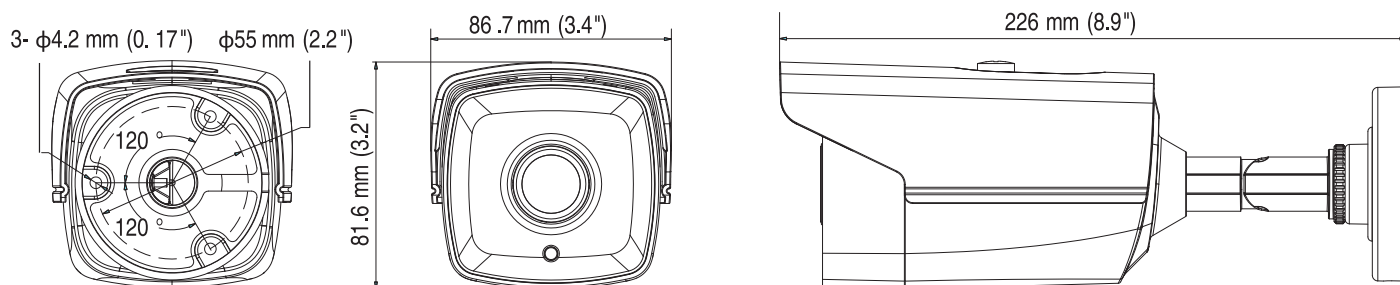

DS-2CE16D7T-IT5	
Camera	
Image Sensor	1/2.7" (2 MP) CMOS image sensor
Signal System	PAL/NTSC
Effective Pixels	1920 x 1088
Minimum Illumination	0.01 lux @ f/1.2, AGC on), 0 lux with IR
Shutter Speed	1/25 (1/30)s to 1/50,000s
Lens	3.6 mm, 6 mm, 8 mm, 12 mm, 16 mm options Angle of view: 82.2° (3.6 mm), 54° (6 mm), 37.7° (8 mm), 24.3° (12 mm), 18.8° (16 mm)
Lens Mount	M12
Day/Night	ICR
3-Axis Positioning	Pan: 0° to 360°; tilt: 0° to 90°; rotate: 0° to 360°
Synchronization	Internal synchronization
WDR	120 dB
Video Frame Rate	1080p @ 25 fps/1080p @ 30 fps (PAL/NTSC)
HD Video Output	1 analog HD-TVI output
S/N Ratio	> 62 dB
Menu	
AGC	Supported
D/N Mode	Color/BW/Smart
White Balance	ATW/MWB
BLC	Supported
Functions	Wide Dynamic Range, digital noise reduction, mirror, Smart IR
General	
Operating Conditions	-40° F to 140° F (-40° C to 60° C), humidity 90% or less (non-condensing)
Power Supply	12 VDC ±15%
Power Consumption	Maximum 5 W
Protection Level	IP66
IR Range	Up to 262 ft (80 m)
Communication	Up-the-Coax, protocol: HIKVISION-C (HD-TVI output)
Dimensions	3.41" x 3.23" x 8.67" (86.7 mm x 81.6 mm x 226 mm)
Weight (approximate)	1.5 lb (680 g)

Dimensions

Unit : mm

Accessories

CBXS Junction Box	DS-1H18 Video Balun	DS-TT-X41T Camera Tester