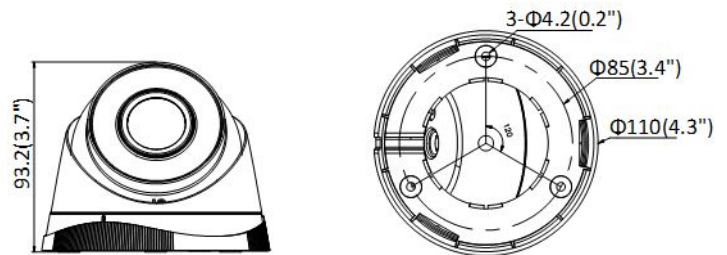

Accessories

PC130T 130 mm Pendant Cap	WMS Short Wall Mount + Junction Box	PM Pole Mount Adapter	CM Corner Mount Adapter	CBM Conduit Base

Dimensions

Unit: mm (inch)